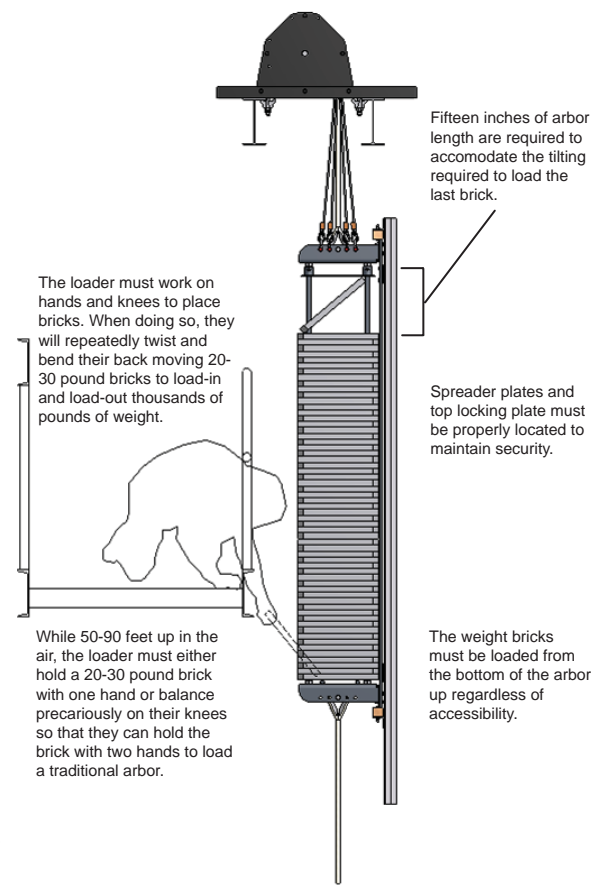

Brickhouse Front-Loading Counterweight Arbor System

Patent Pending

The Brickhouse Front-Loading Arbor from TSE delivers a level of operator convenience and load handling security unavailable from conventional side-loading arbors. This revolutionary new front-loading design provides the solution to your counterweight rigging needs.

Brickhouse Front-Loading Counterweight Arbor System

Patent Pending

Arbor Options

Traditional Side-Loading Counterweight Arbor System

TSE **TERN**
STAGE
EQUIPMENT

5712 Industrial Park Road
Winona, MN 55987
p: 800-553-2204 | f: 507-454-5282
info@thernstage.com