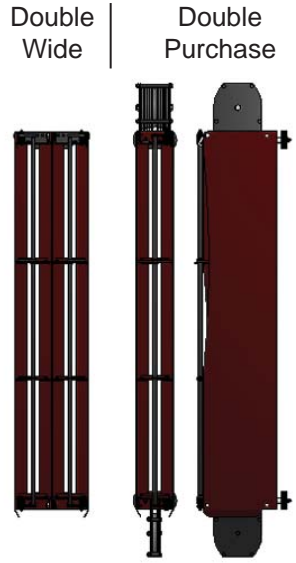

Brickhouse Front-Loading Counterweight Arbor System

Patent Pending

The Brickhouse Front-Loading Arbor from TSE delivers a level of operator convenience and load handling security unavailable from conventional side-loading arbors. This revolutionary new front-loading design provides the solution to your counterweight rigging needs.

Brickhouse Front-Loading Counterweight Arbor System

Patent Pending

Arbor Options

Traditional Side-Loading Counterweight Arbor System

TSE **TERN**
STAGE
EQUIPMENT

5712 Industrial Park Road
Winona, MN 55987
p: 800-553-2204 | f: 507-454-5282
info@thernstage.com