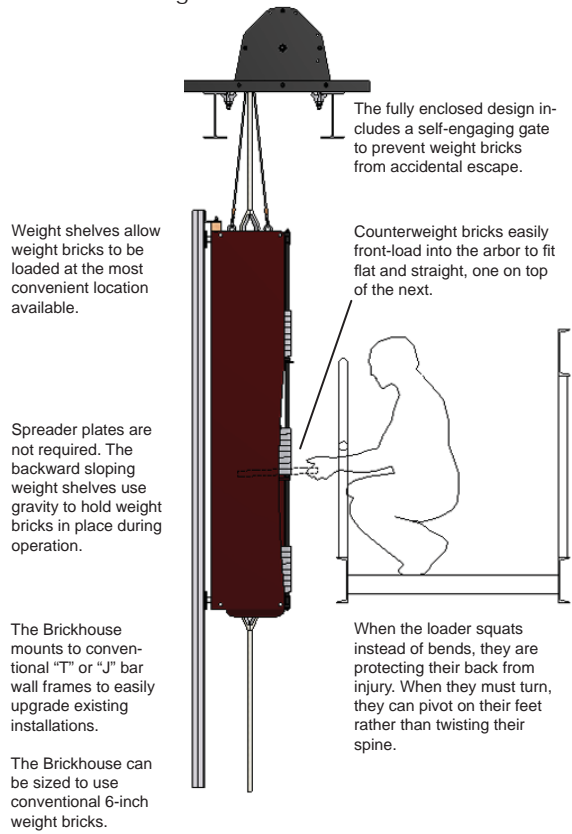

Brickhouse Front-Loading Counterweight Arbor System

Patent Pending

The Brickhouse Front-Loading Arbor from TSE delivers a level of operator convenience and load handling security unavailable from conventional side-loading arbors. This revolutionary new front-loading design provides the solution to your counterweight rigging needs.

Brickhouse Front-Loading Counterweight Arbor System

Patent Pending

Arbor Options

Traditional Side-Loading Counterweight Arbor System

TSE **TERN**
STAGE
EQUIPMENT

5712 Industrial Park Road
Winona, MN 55987
p: 800-553-2204 | f: 507-454-5282
info@thernstage.com